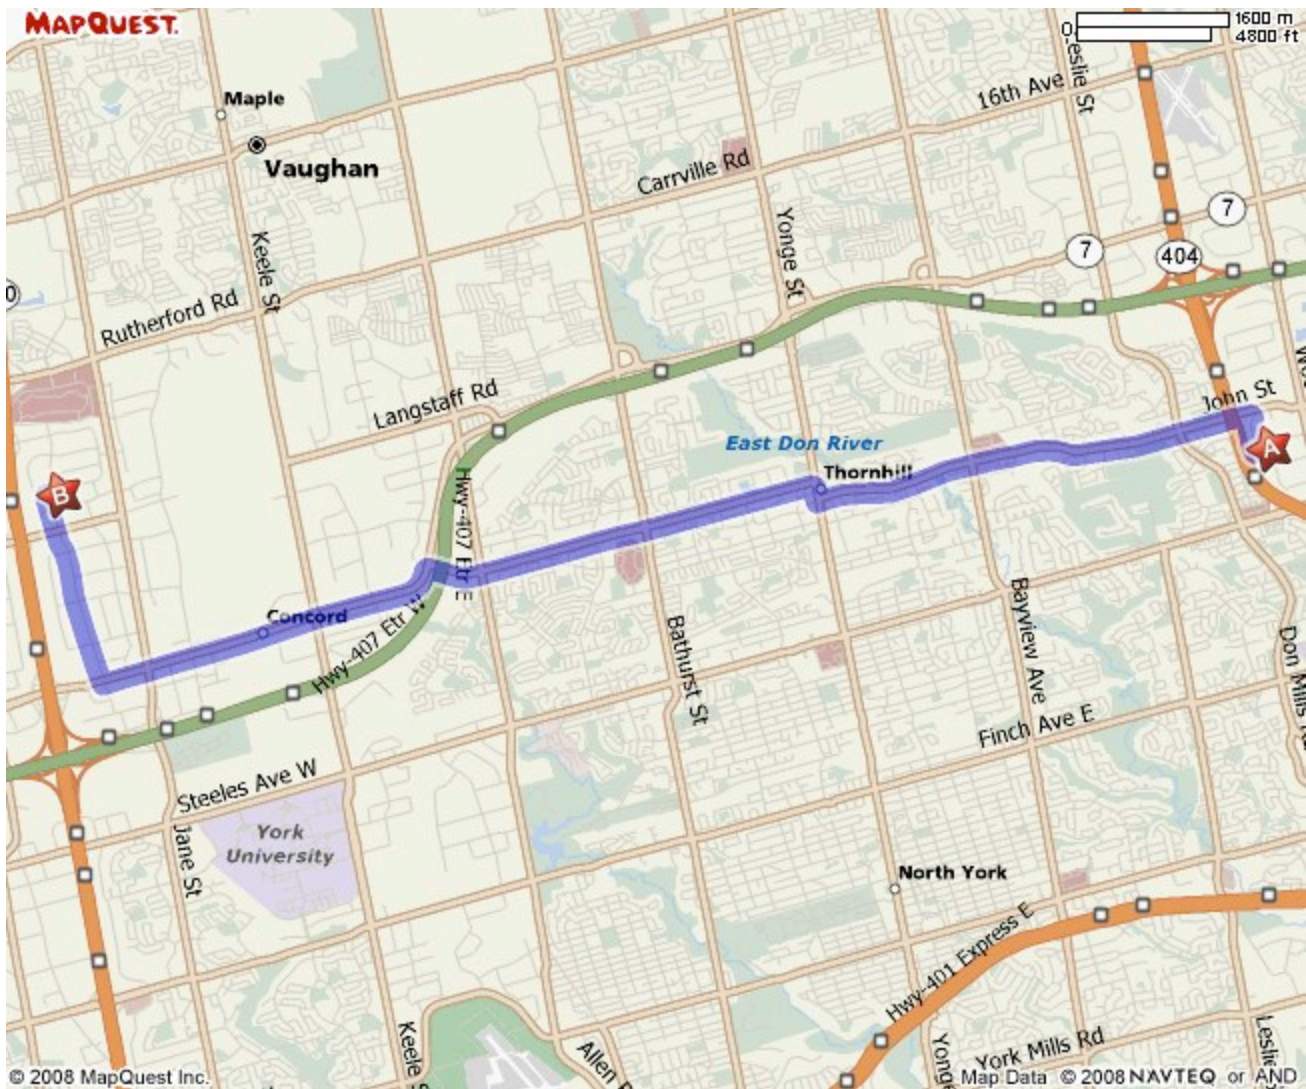

 [Don't get stranded... build an emergency road kit.](#)

Total Time: 28 minutes Total Distance: 11.30 miles

A: 75 Denison Street, Markham, ON L3R

-  **1:** Start out going WEST on DENISON ST toward STEELCASE RD W. 0.1 mi

-  **2:** Turn RIGHT onto STEELCASE RD W. 0.3 mi

-  **3:** Turn LEFT onto JOHN ST. 3.4 mi

-  **4:** Turn RIGHT onto YONGE ST/PROVINCIAL ROUTE 11/RR-1. 0.1 mi

-  **5:** Turn LEFT onto CENTRE ST. 3.0 mi

-  **6:** Turn LEFT onto PROVINCIAL ROUTE 7/RR-7. 2.7 mi

-  **7:** Turn RIGHT onto EDGELEY BLVD. 1.6 mi

-  **8:** Turn RIGHT onto ROMINA DR. 0.1 mi

-  **9:** End at 35 Romina Drive Vaughan, ON L4K

B: 35 Romina Drive, Vaughan, ON L4K

Total Time: 28 minutes Total Distance: 11.30 miles